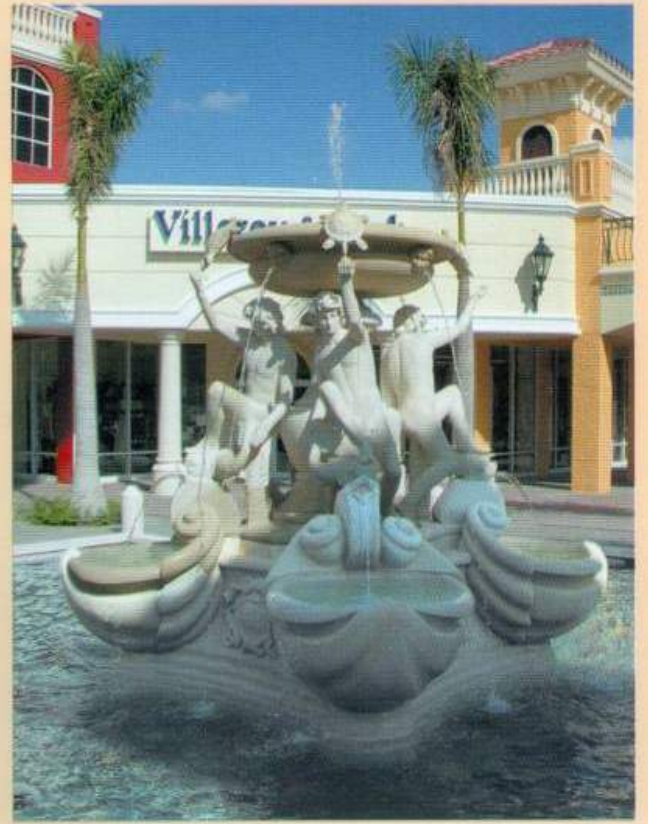

**THE VENETIAN HOTEL & CASINO'
LAS VEGAS**

**HOTEL & CASINO'
"THE VENETIAN" - LAS VEGAS**

"TURTLES FOUNTAIN"
ROME (REPRODUCTION)

"FONTANA DELLE TARTARUGHE"
ROMA (RIPRODUZIONE)

FIREPLACE MOD. "VIZCAYA"
CUSTOMS SIZES AVAILABLE