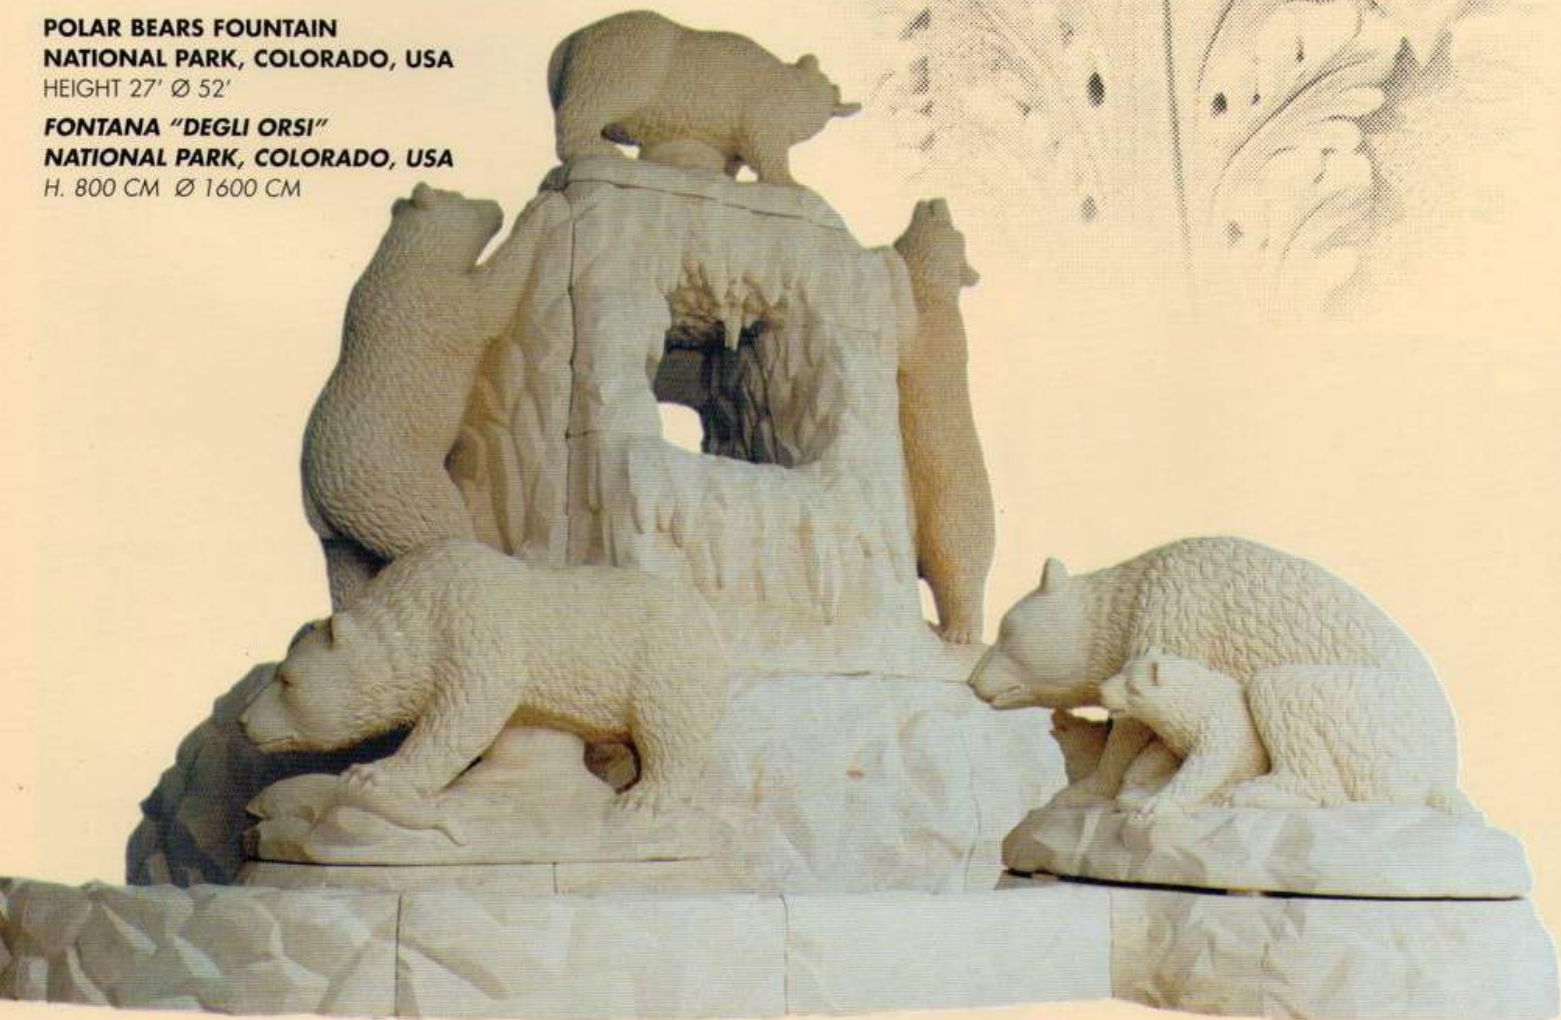

FOUNTAIN MOD. "CHERUBS"
HEIGHT 5' Ø 40"

FONTANA MOD. "PUTTI"
H.150 CM Ø 100 CM

FLOWERPOT MOD. "ROYAL"
HEIGHT 40" Ø 40"

VASO MOD. "ROYAL"
H.100 CM Ø 100 CM

WALL FOUNTAIN MOD. "PARIS"
HEIGHT 6' Ø 4'

FONTANA MURALE MOD. "PARIGI"
H.180 CM Ø 120 CM